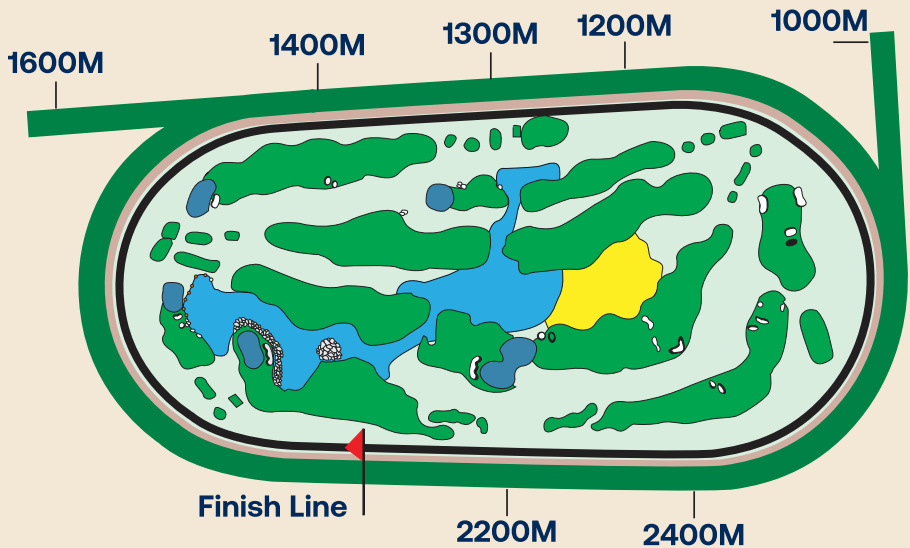

THE TENTH RACE MEETING

RACEBOOK 2nd FEBRUARY 2025

ABU DHABI

TURF CLUB

مضمار أبو ظبي للسباق

ABU DHABI

TURF CLUB

مركز أبو ظبي للسمك

2024-2025 RACE SEASON TENTH RACE MEETING

2nd February 2025

Abu Dhabi Turf Club racecourse is a right handed turf track of 2,000 metres (10 furlongs) in circumference with a home straight of 400 metres (2 furlongs). It includes two chutes for both 1,000 metre (5 furlongs) and 1,600 metre (1 mile) races.

The main track has a grass surface and there is a dirt training track located inside the main track.

ABU DHABI

TURF CLUB

مُؤَمَّرَة أِبُو ظَبْرِ السَّيْبَةِ

SAEON 2024 - 2025

TOTAL RACES 16

ABU DHABI TURF CLUB FIXTURES LIST