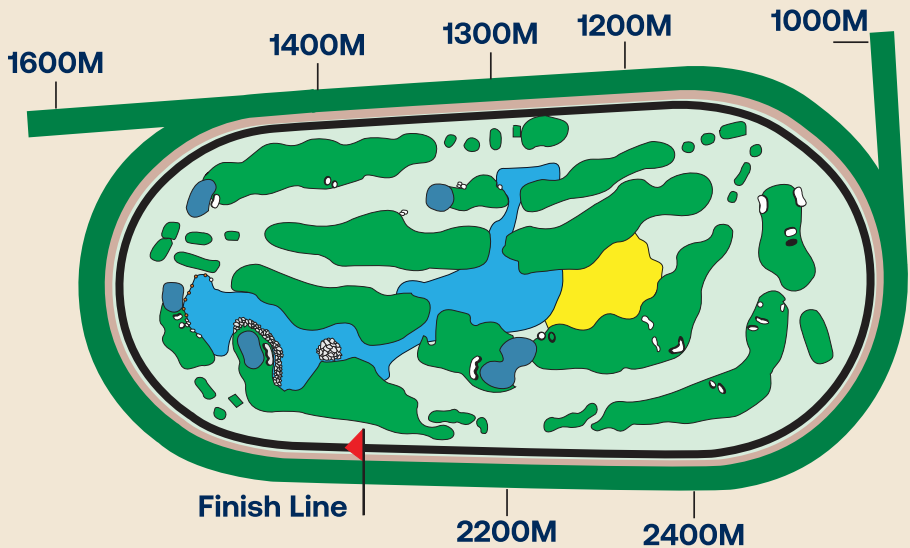

ABU DHABI

TURF CLUB

مركز أبو ظبي للخيول

2024-2025 RACE SEASON

SECOND RACE MEETING

3rd NOVEMBER 2024

Abu Dhabi Turf Club racecourse is a right handed turf track of 2,000 metres (10 furlongs) in circumference with a home straight of 400 metres (2 furlongs). It includes two chutes for both 1,000 metre (5 furlongs) and 1,600 metre (1 mile) races.