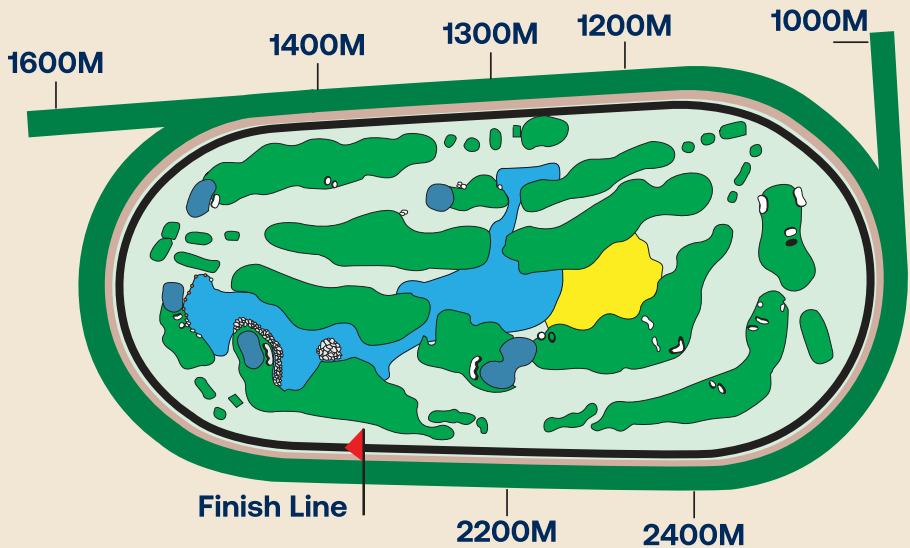

RACEBOOK 1st DECEMBER 2024

SIXTH RACE MEETING

2024-2025 SEASON

53 عيد الاتحاد 53
EID AL ETIHAD

ABU DHABI

TURF CLUB

مضمار أبو ظبي للسباق

ABU DHABI

TURF CLUB

مركز أبو ظبي للخيول

2024-2025 RACE SEASON SIXTH RACE MEETING

1st December 2024

Abu Dhabi Turf Club racecourse is a right handed turf track of 2,000 metres (10 furlongs) in circumference with a home straight of 400 metres (2 furlongs). It includes two chutes for both 1,000 metre (5 furlongs) and 1,600 metre (1 mile) races.

The main track has a grass surface and there is a dirt training track located inside the main track.

ABU DHABI

TURF CLUB

مضمار أبو ظبي للسباق

SAESON 2024 - 2025

TOTAL RACES 16

ABU DHABI TURF CLUB FIXTURES LIST