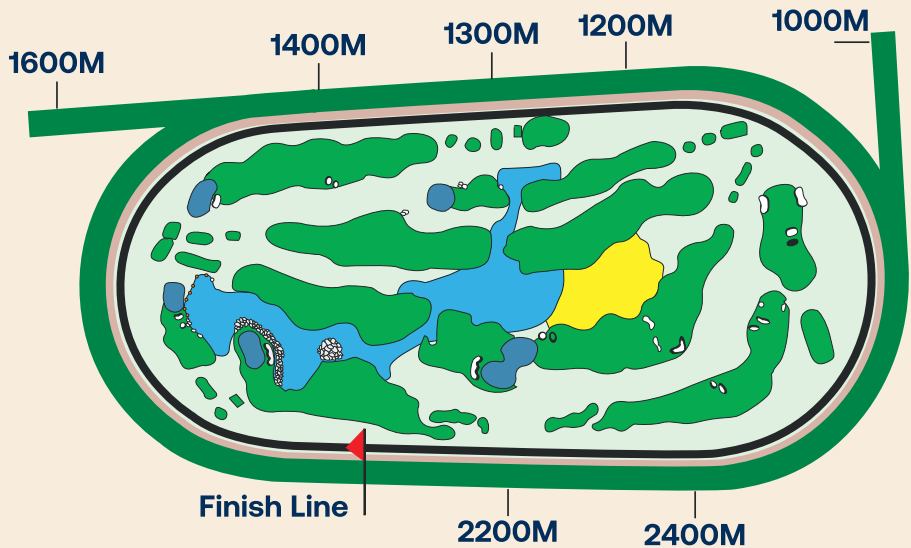

RACEBOOK 21st DECEMBER 2024

EIGHTH RACE MEETING

2024-2025 SEASON

ABU DHABI

TURF CLUB

مضمار أبو ظبي لسباق

ABU DHABI

TURF CLUB

مُضَارَاجَةُ أَبُو ظَبْرِجِ لِسَابِقَاتِ

2024-2025 RACE SEASON EIGHTH RACE MEETING

21st December 2024

Abu Dhabi Turf Club racecourse is a right handed turf track of 2,000 metres (10 furlongs) in circumference with a home straight of 400 metres (2 furlongs). It includes two chutes for both 1,000 metre (5 furlongs) and 1,600 metre (1 mile) races.

The main track has a grass surface and there is a dirt training track located inside the main track.

ABU DHABI

TURF CLUB

نادي أبو ظبي للسباق

SAESON 2024 - 2025

TOTAL RACES 16

ABU DHABI TURF CLUB FIXTURES LIST