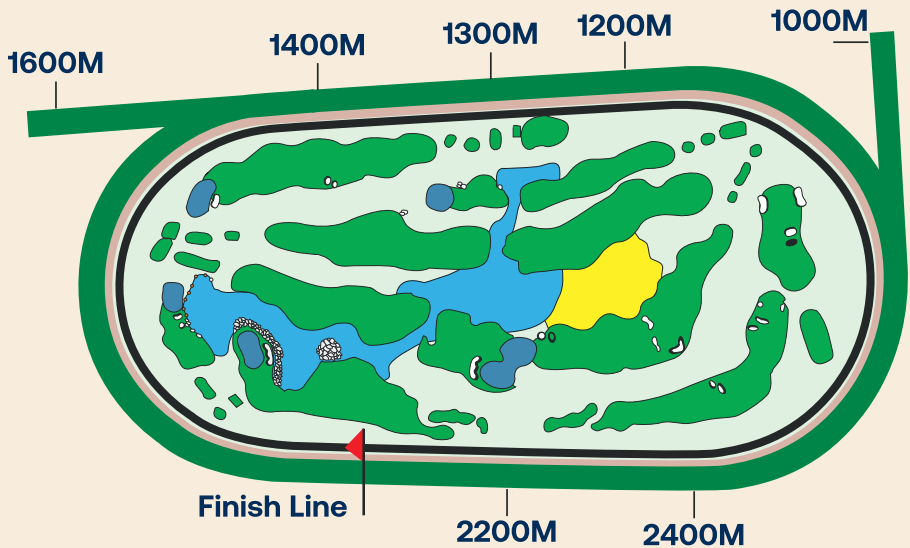

2024-2025 SEASON

THE NINTH RACE MEETING

RACEBOOK 25th JANUARY 2025

ABU DHABI

TURF CLUB
مضمار أبو ظبي للسباق

ABU DHABI

TURF CLUB

مُضَيَّر أَبُو ظَبِيحٍ لِسَبَاقِ

2024-2025 RACE SEASON NINTH RACE MEETING

25th January 2025

Abu Dhabi Turf Club racecourse is a right handed turf track of 2,000 metres (10 furlongs) in circumference with a home straight of 400 metres (2 furlongs). It includes two chutes for both 1,000 metre (5 furlongs) and 1,600 metre (1 mile) races.

The main track has a grass surface and there is a dirt training track located inside the main track.

ABU DHABI

TURF CLUB

مركز أبو ظبي للسباق

SAEON 2024 - 2025

TOTAL RACES 16

ABU DHABI TURF CLUB FIXTURES LIST