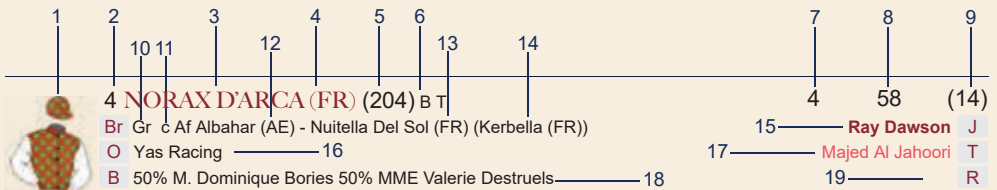

15 TH RACE MEETING	APR 4	SATURDAY
16TH RACE MEETING	APR 11	SATURDAY

ABU DHABI

TURF CLUB

مُضَارَاجُ أَبُو ظَبِيحٍ لِّلسَّبَاقِ

HOW TO READ THE RACECARD

SEASON 2025 - 2026

	Total Runs	1st	2nd	3rd	4th	Purse
Career Runs	3	0	2	0	0	8,800
UAE TURF	1	0	1	0	0	8,800